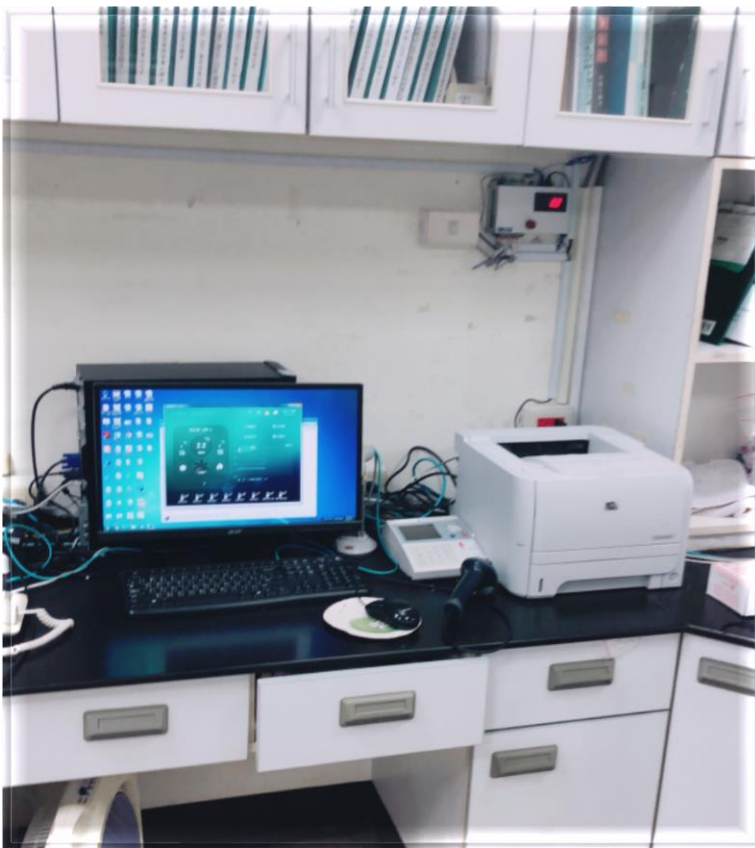

Application In Hospital

Intelligent universal controller & CTM(Mini SCADA)

EXPERT DAQ

Application In Hospital

Intelligent universal controller & CTM(Mini SCADA)

EXPERT DAQ